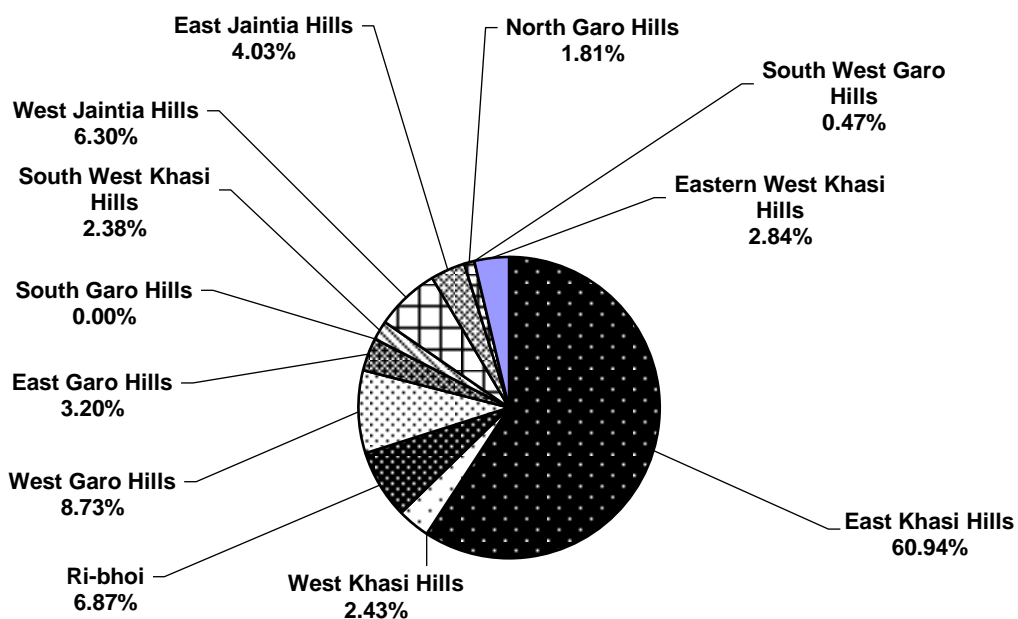

MEGHALAYA BOARD OF SCHOOL EDUCATION
HIGHER SECONDARY SCHOOL LEAVING CERTIFICATE EXAMINATION, 2024
(COMMERCE STREAM)

District-wise Percentage of Pass

Districts	No. of Candidates		Percentage of Pass
	Appeared	Passed	
East Khasi Hills	1427	1179	82.62
West Khasi Hills	47	47	100.00
Ri-Bhoi	168	133	79.17
West Garo Hills	247	169	68.42
East Garo Hills	78	62	79.49
South Garo Hills	Nil	Nil	-
South West Khasi Hills	72	46	63.89
West Jaintia Hills	146	122	83.56
East Jaintia Hills	80	78	97.50
North Garo Hills	45	35	77.78
South West Garo Hills	15	9	60.00
Eastern West Khasi Hills	86	55	63.95
Grand Total	2411	1935	80.26

District-wise Pass Percentage of Total Passed

(T. R. Laloo)
Controller of Examinations,
Meghalaya Board of School Education,
Tura

Dated Tura,
the 8th May, 2024