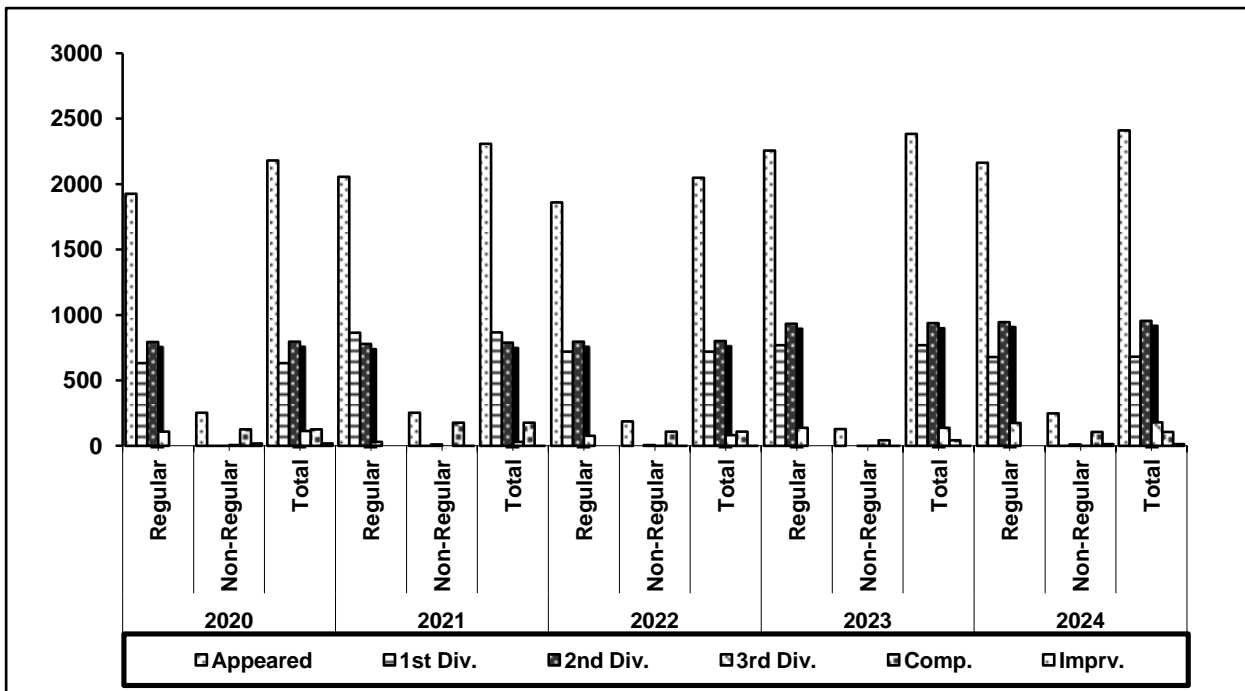

MEGHALAYA BOARD OF SCHOOL EDUCATION
HIGHER SECONDARY SCHOOL LEAVING CERTIFICATE EXAMINATION, 2024
(COMMERCE STREAM)

STATEMENT OF HSSLC EXAMINATION RESULTS FOR FIVE YEARS (2020-2024)

Year of Examination	Category	Appeared	No. of Candidates Passed					Total	Pass Percentage
			1st Div.	2nd Div.	3rd Div.	Comp.	Imprv.		
2020	Regular	1926	631	794	108	0	0	1533	79.60
	Non-Regular	253	1	3	5	125	17	151	59.68
	Total	2179	632	797	113	125	17	1684	77.28
2021	Regular	2055	865	778	30	0	0	1673	81.41
	Non-Regular	252	2	10	0	178	4	194	76.98
	Total	2307	867	788	30	178	4	1867	80.93
2022	Regular	1860	719	796	78	0	0	1593	85.65
	Non-Regular	187	0	5	4	109	1	119	63.64
	Total	2047	719	801	82	109	1	1712	83.63
2023	Regular	2255	768	934	137	0	0	1839	81.55
	Non-Regular	128	0	4	2	43	2	51	39.84
	Total	2383	768	938	139	43	2	1890	79.31
2024	Regular	2162	679	946	175	0	0	1800	83.26
	Non-Regular	249	1	10	4	106	14	135	54.22
	Total	2411	680	956	179	106	14	1935	80.26

(T. R. Laloo)
Controller of Examinations,
Meghalaya Board of School Education,
Tura

Dated Tura,
the 8th May, 2024